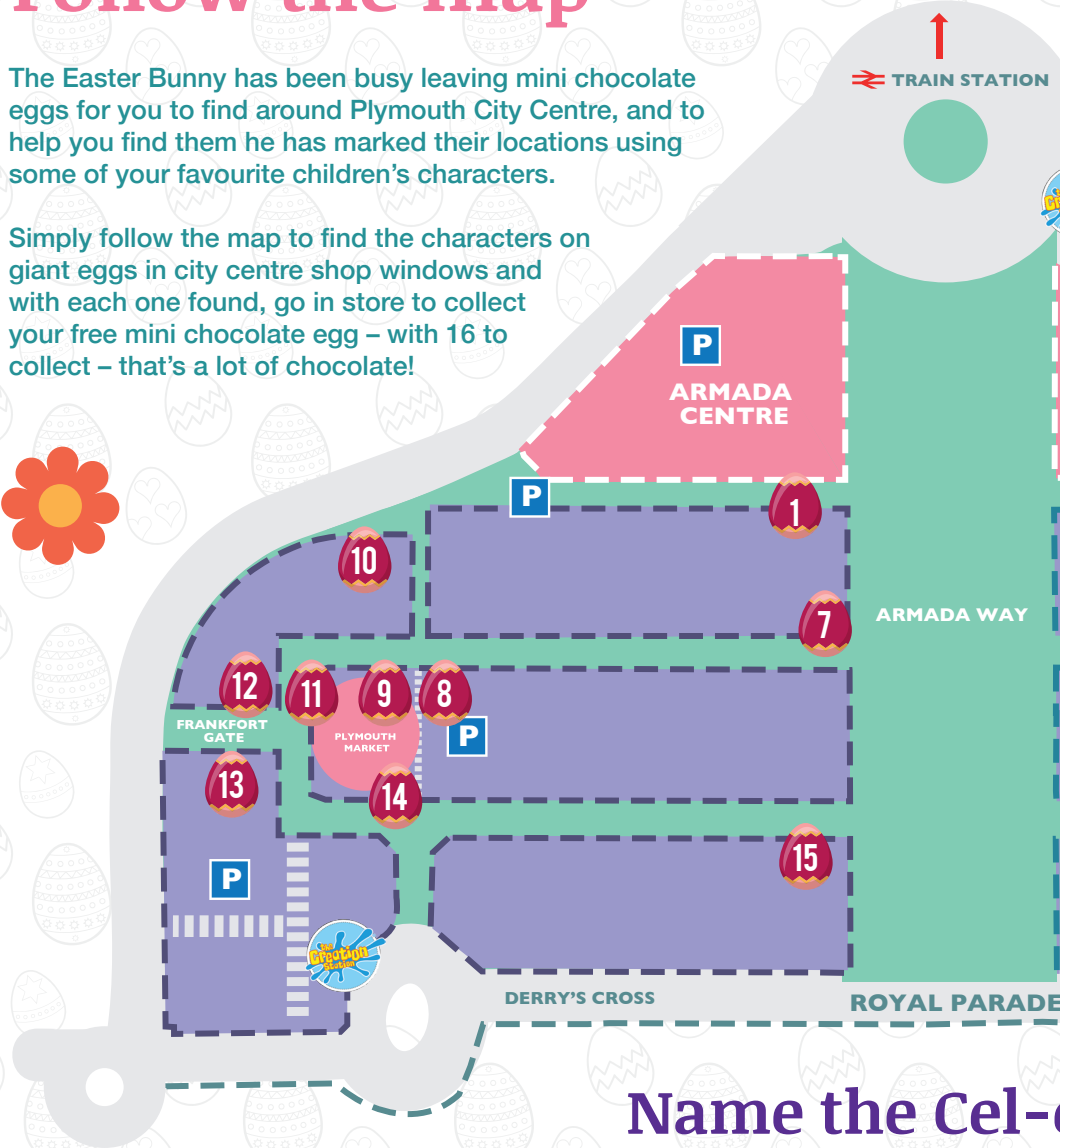

PLYMOUTH
CITY CENTRE
COMPANY

The **Cele-
Eggrity**
Easter Egg Hunt

Follow the map

The Easter Bunny has been busy leaving mini chocolate eggs for you to find around Plymouth City Centre, and to help you find them he has marked their locations using some of your favourite children's characters.

Simply follow the map to find the characters on giant eggs in city centre shop windows and with each one found, go in store to collect your free mini chocolate egg – with 16 to collect – that's a lot of chocolate!

The Cel-eggrity Easter Egg Hunt runs from 8 April 2019 to 12 April 2019.

Cel-eggrity Easter Hunt 2019

Locations

1. Central Library
2. The Art Side
3. Footloose and Fancy Dress
4. Eva's World
5. Lawson's
6. Grape Tree
7. Michael Spiers
8. Cathy's Flowers
9. Raymond's (previously Robins & Moore)
10. Stylus Engravers
11. Angel Aroma
12. The Toolshed
13. Made For You Gifts
14. Andy's Meats
15. Pavers
16. Skechers

Dates are as follows:

Ground Coffee House, Beckley Point	9th April 2019, 11am – 3pm
Rumpus Cosy, Derry's Cross	12th April 2019, 11am – 3pm
House of Fraser, Ground Floor	17th April 2019, 11am – 3pm

Look for the  on your Easter Egg Hunt map